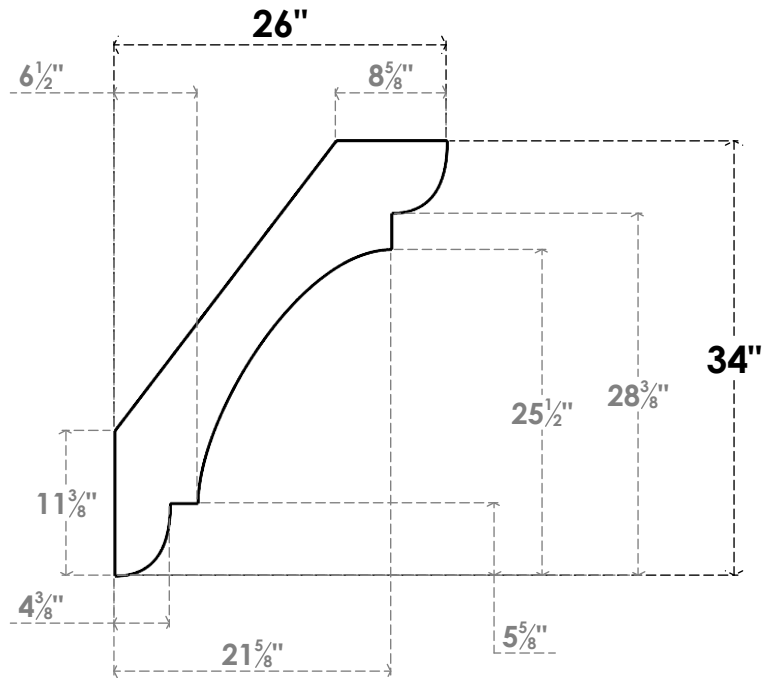

ITEM NUMBER: BRCPC040X26000X34000OLY

4"W X 26"D X 34"H OLYMPIC ARCHITECTURAL GRADE PVC CLOSED KNEE BRACE

SIDE PROFILE

FRONT PROFILE

ISOMETRIC

EKENA MILLWORK
2300 WEST MAIN ST.
CLARKSVILLE, TX 75426
TOLL FREE: 866-607-0453
WWW.EKENAMILLWORK.COM