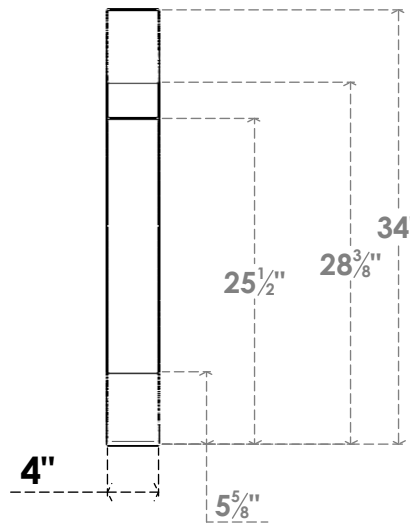

ITEM NUMBER: BRCPC040X26000X34000OLY

4"W X 26"D X 34"H OLYMPIC ARCHITECTURAL GRADE PVC CLOSED KNEE BRACE

SIDE PROFILE

FRONT PROFILE

ISOMETRIC

EKENA MILLWORK
2300 WEST MAIN ST.
CLARKSVILLE, TX 75426
TOLL FREE: 866-607-0453
WWW.EKENAMILLWORK.COM

NOTES

1. INSTALLATION TO BE COMPLETED IN ACCORDANCE WITH MANUFACTURER'S SPECIFICATIONS.
2. DRAWING MAY NOT BE TO SCALE
3. THIS DRAWING IS INTENDED FOR DESIGN AND PLANNING PURPOSES ONLY.
4. ALL INFORMATION CONTAINED HEREIN WAS CURRENT AT THE TIME OF DEVELOPMENT BUT MUST BE REVIEWED AND APPROVED BY THE PRODUCT MANUFACTURER TO BE CONSIDERED ACCURATE.
5. ARCHITECTURAL GRADE PVC PRODUCTS ARE MADE FROM EXPANDED CELLULAR PVC AND COME NATURALLY WHITE BUT MAY BE PAINTED